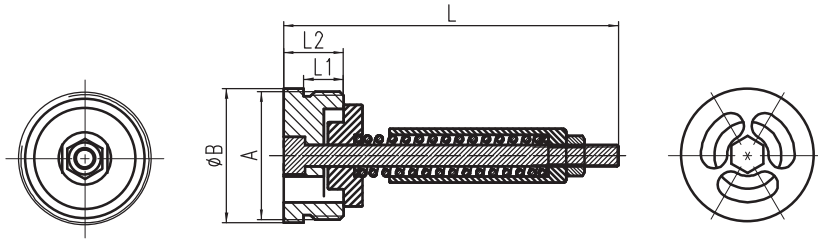

背压阀

BPV系列背压阀

型号	A	B	L	L1	L2
BPV-08-XX	G1	35	90	12	18
BPV-10-XX	G1.1/4	44	110	12	20
BPV-12-XX	G1.1/2	50	130	14	22
BPV-16-XX	G2	60.5	190	18	25
BPV-24-XX	G3	90	210	20	25